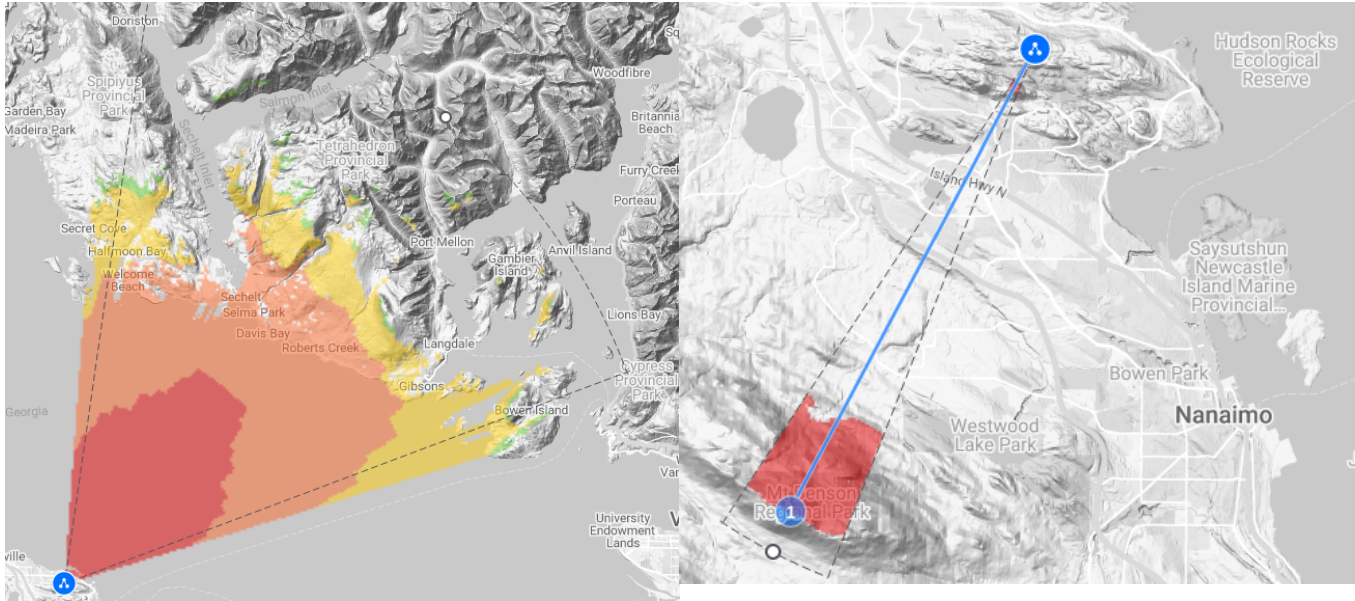

## Location

[Open Street Map](#), [Google Map](#), [K5DLQ Map](#)

- Lat, Lon: 49.22710, -123.98830
- Elv: 185m

# Equipment

Ubiquiti rocket M5 with a 60° sector antennas

MikroTik LHG 5HPnD

## VE7NA-LOST-LAKE-NE:

- Pointed at 39°
- Ch 178
- 10 Mhz bandwidth

## VE7NA-LOST-LAKE-MT-BENSON-LINK

- Pointed at 207°
- Ch 172
- 5 Mhz bandwidth