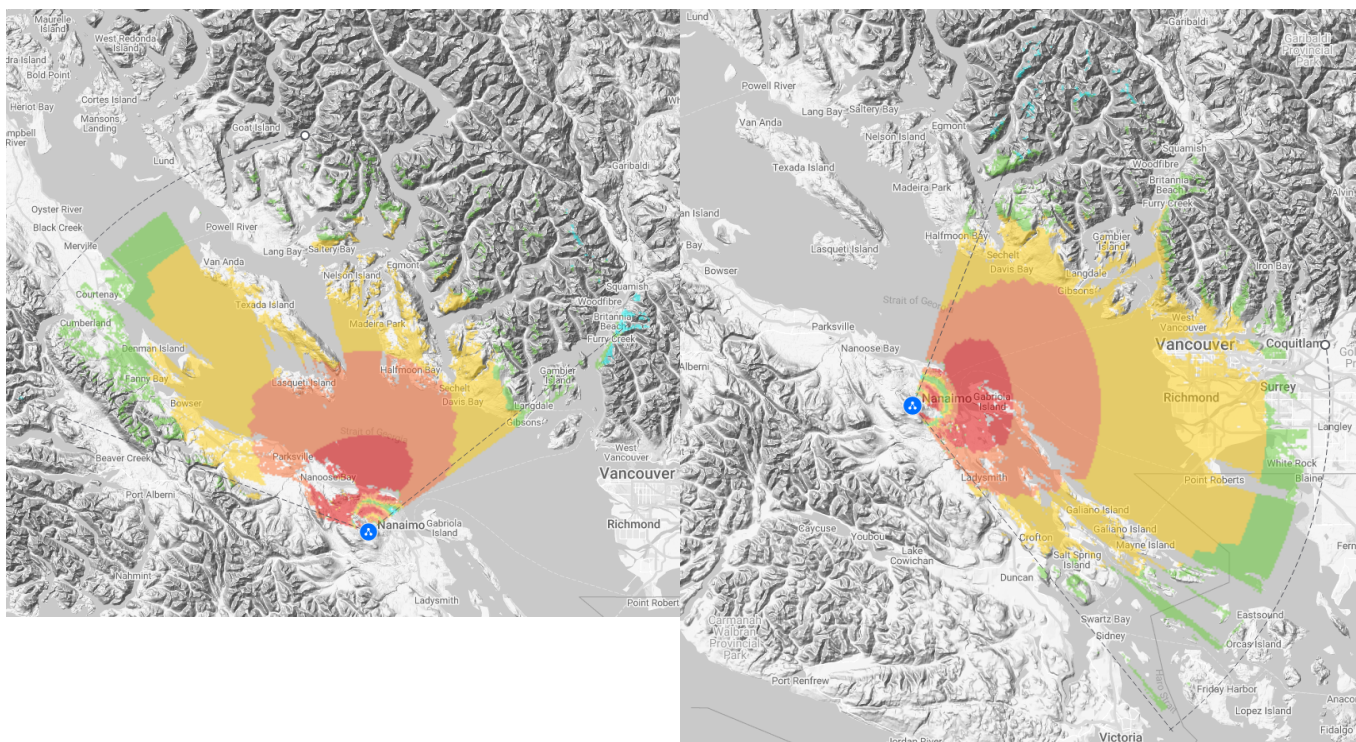

## Location

[Open Street Map](#), [Google Map](#), [K5DLQ Map](#)

- Lat, Lon: 49.149826, -124.050892
- Elv: 1018m

### North East Sector:

- Pointed at 351°
- Ch 133
- 5 Mhz bandwidth

### South East Sector:

- Pointed at 81°
- Ch 172
- 5 Mhz bandwidth

## Location

[Open Street Map](#), [Google Map](#), [K5DLQ Map](#)

- Lat, Lon: 49.22710, -123.98830
- Elv: 185m